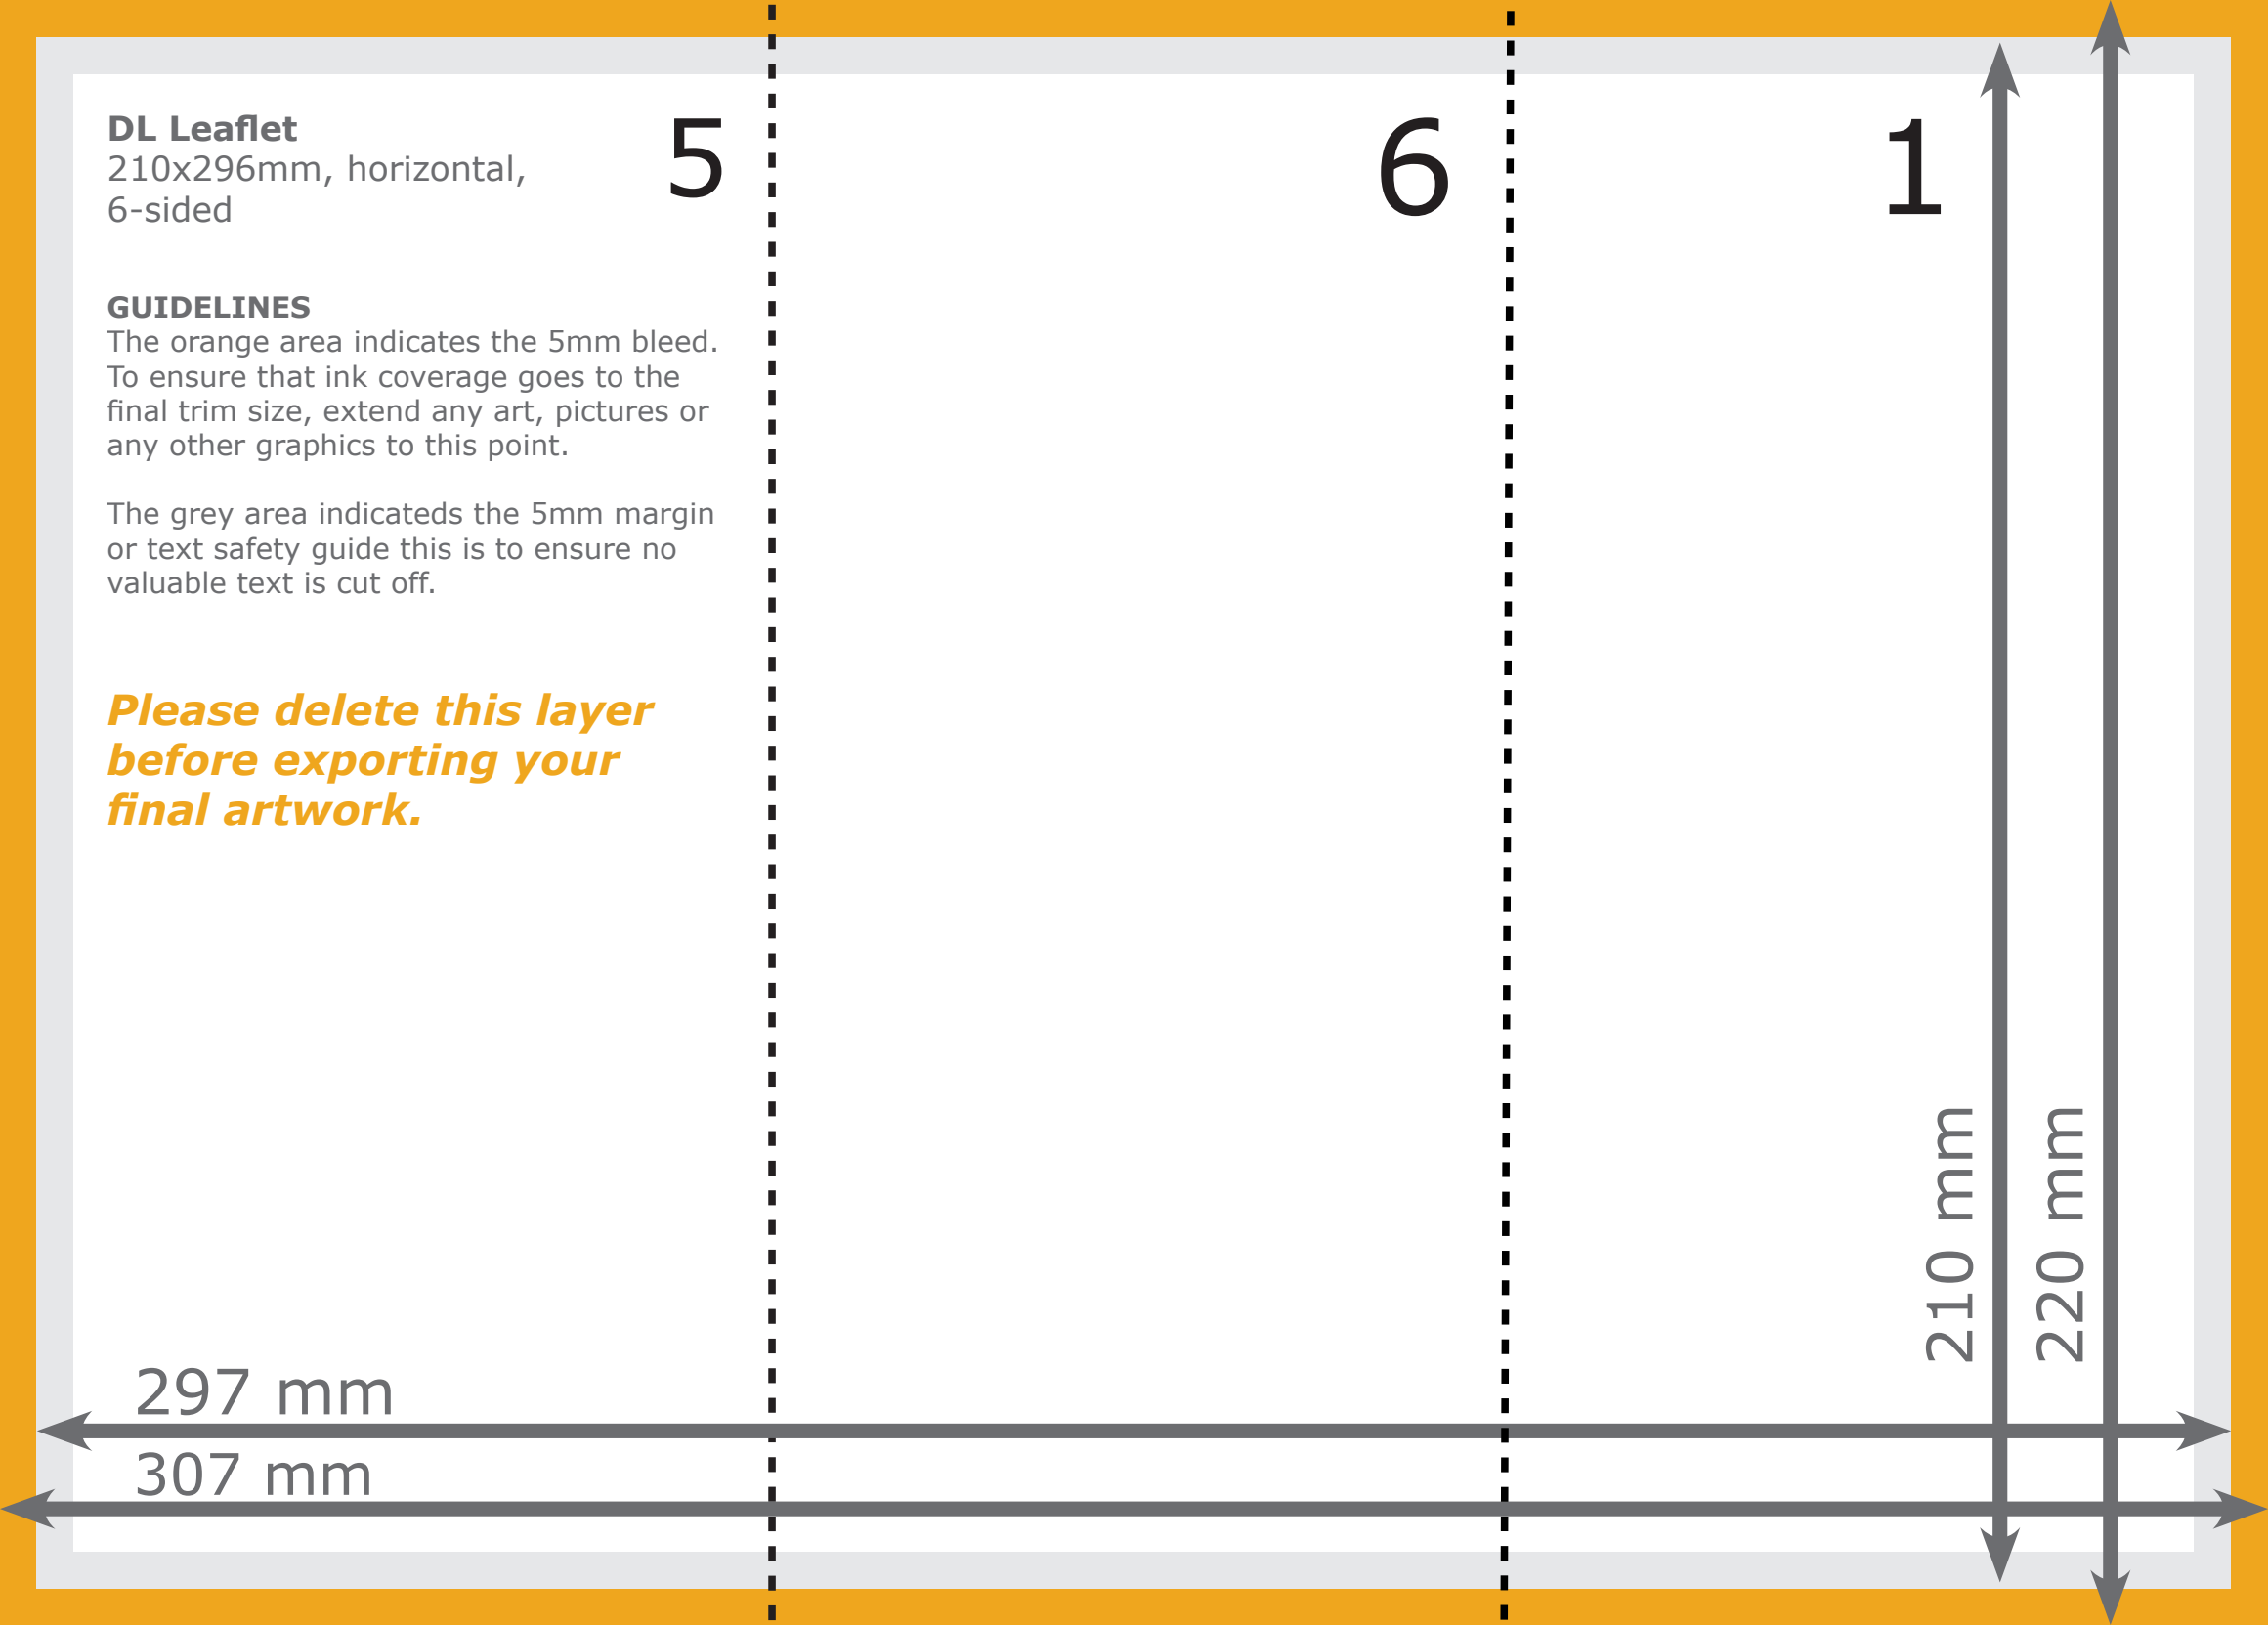

**DL Leaflet**

210x296mm, horizontal,  
6-sided

5

**GUIDELINES**

The orange area indicates the 5mm bleed.  
To ensure that ink coverage goes to the  
final trim size, extend any art, pictures or  
any other graphics to this point.

The grey area indicateds the 5mm margin  
or text safety guide this is to ensure no  
valuable text is cut off.

***Please delete this layer  
before exporting your  
final artwork.***

6

1

297 mm

307 mm

210 mm

220 mm

**DL Leaflet**

210x296mm, horizontal,  
6-sided

2

3

4

**GUIDELINES**

The orange area indicates the 5mm bleed.  
To ensure that ink coverage goes to the  
final trim size, extend any art, pictures or  
any other graphics to this point.

The grey area indicateds the 5mm margin  
or text safety guide this is to ensure no  
valuable text is cut off.

***Please delete this layer  
before exporting your  
final artwork.***

297 mm

307 mm

210 mm