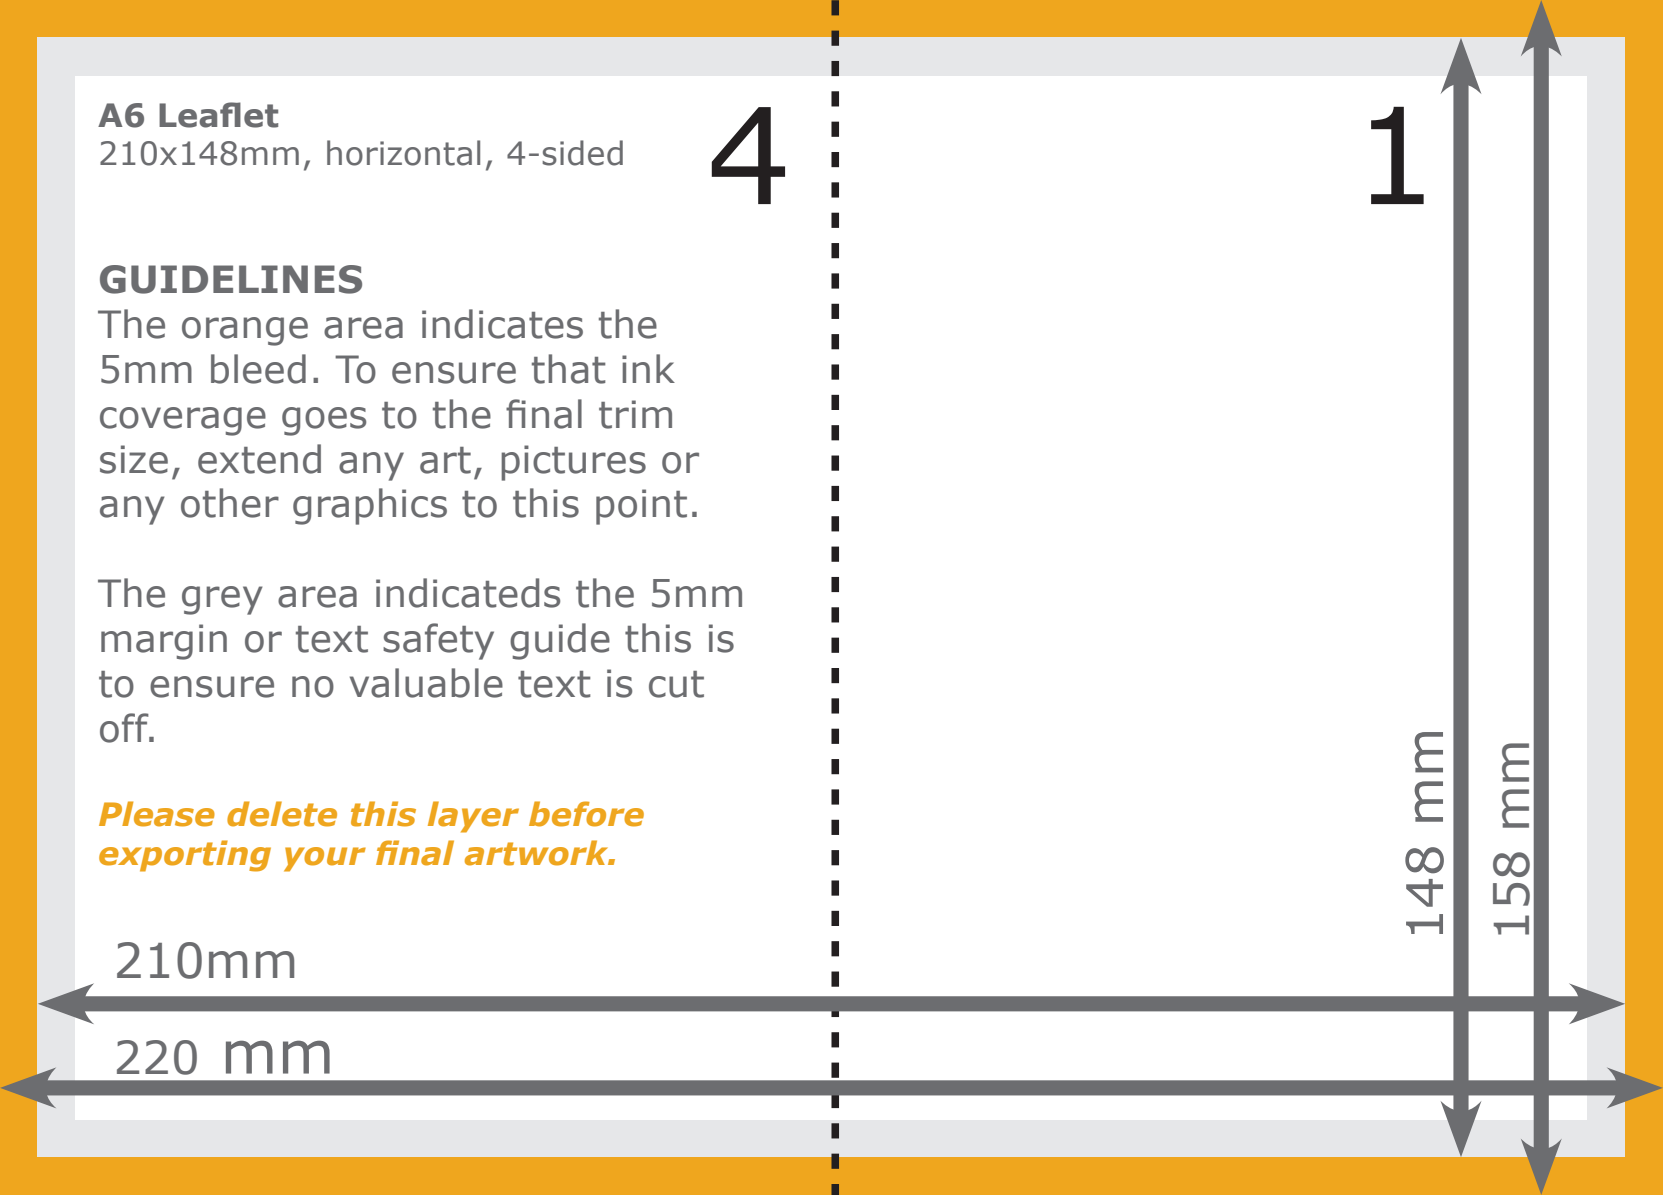

A6 Leaflet

210x148mm, horizontal, 4-sided

4

1

GUIDELINES

The orange area indicates the 5mm bleed. To ensure that ink coverage goes to the final trim size, extend any art, pictures or any other graphics to this point.

The grey area indicates the 5mm margin or text safety guide this is to ensure no valuable text is cut off.

Please delete this layer before exporting your final artwork.

210mm

220 mm

148 mm

158 mm

A6 Leaflet

210x148mm, horizontal, 4-sided

2

3

GUIDELINES

The orange area indicates the 5mm bleed. To ensure that ink coverage goes to the final trim size, extend any art, pictures or any other graphics to this point.

The grey area indicates the 5mm margin or text safety guide this is to ensure no valuable text is cut off.

Please delete this layer before exporting your final artwork.

210mm

220 mm

148 mm

158 mm