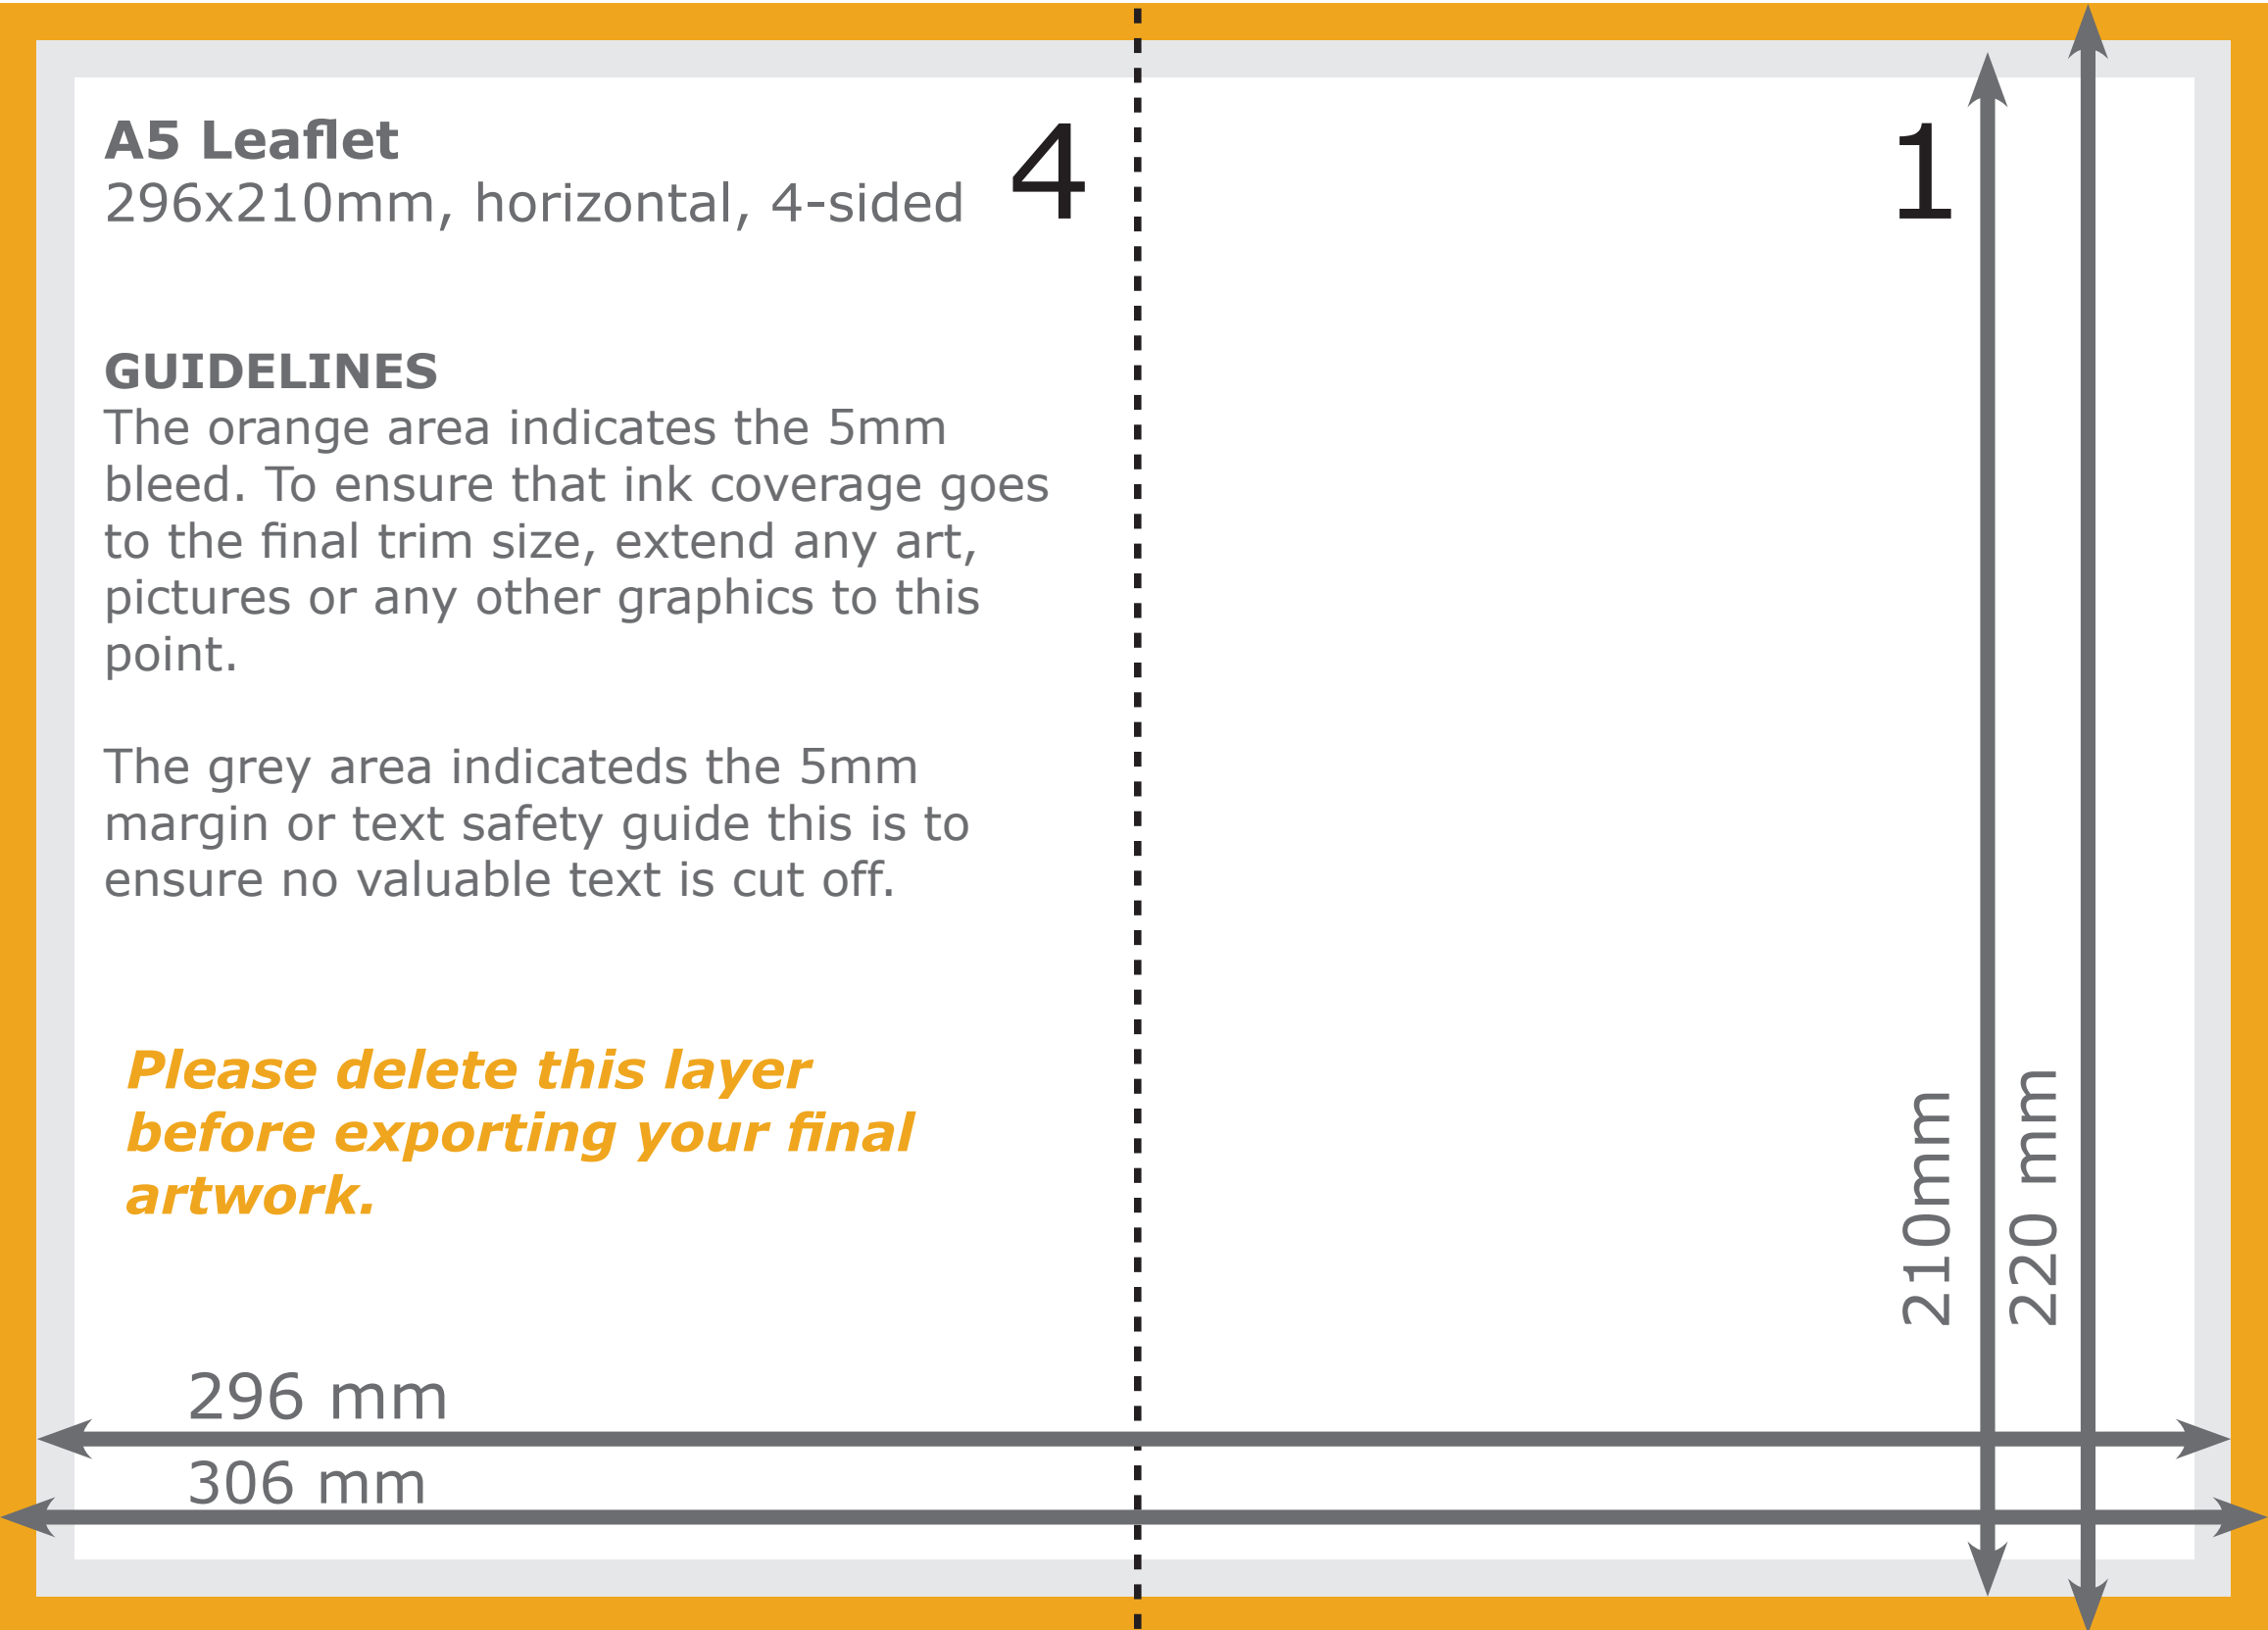

A5 Leaflet

296x210mm, horizontal, 4-sided

4

GUIDELINES

The orange area indicates the 5mm bleed. To ensure that ink coverage goes to the final trim size, extend any art, pictures or any other graphics to this point.

The grey area indicateds the 5mm margin or text safety guide this is to ensure no valuable text is cut off.

Please delete this layer before exporting your final artwork.

296 mm

306 mm

1

210mm

220 mm

A5 Leaflet

296x210mm, horizontal, 4-sided

2

GUIDELINES

The orange area indicates the 5mm bleed. To ensure that ink coverage goes to the final trim size, extend any art, pictures or any other graphics to this point.

The grey area indicates the 5mm margin or text safety guide this is to ensure no valuable text is cut off.

Please delete this layer before exporting your final artwork.

296 mm

306 mm

3

210mm

220 mm