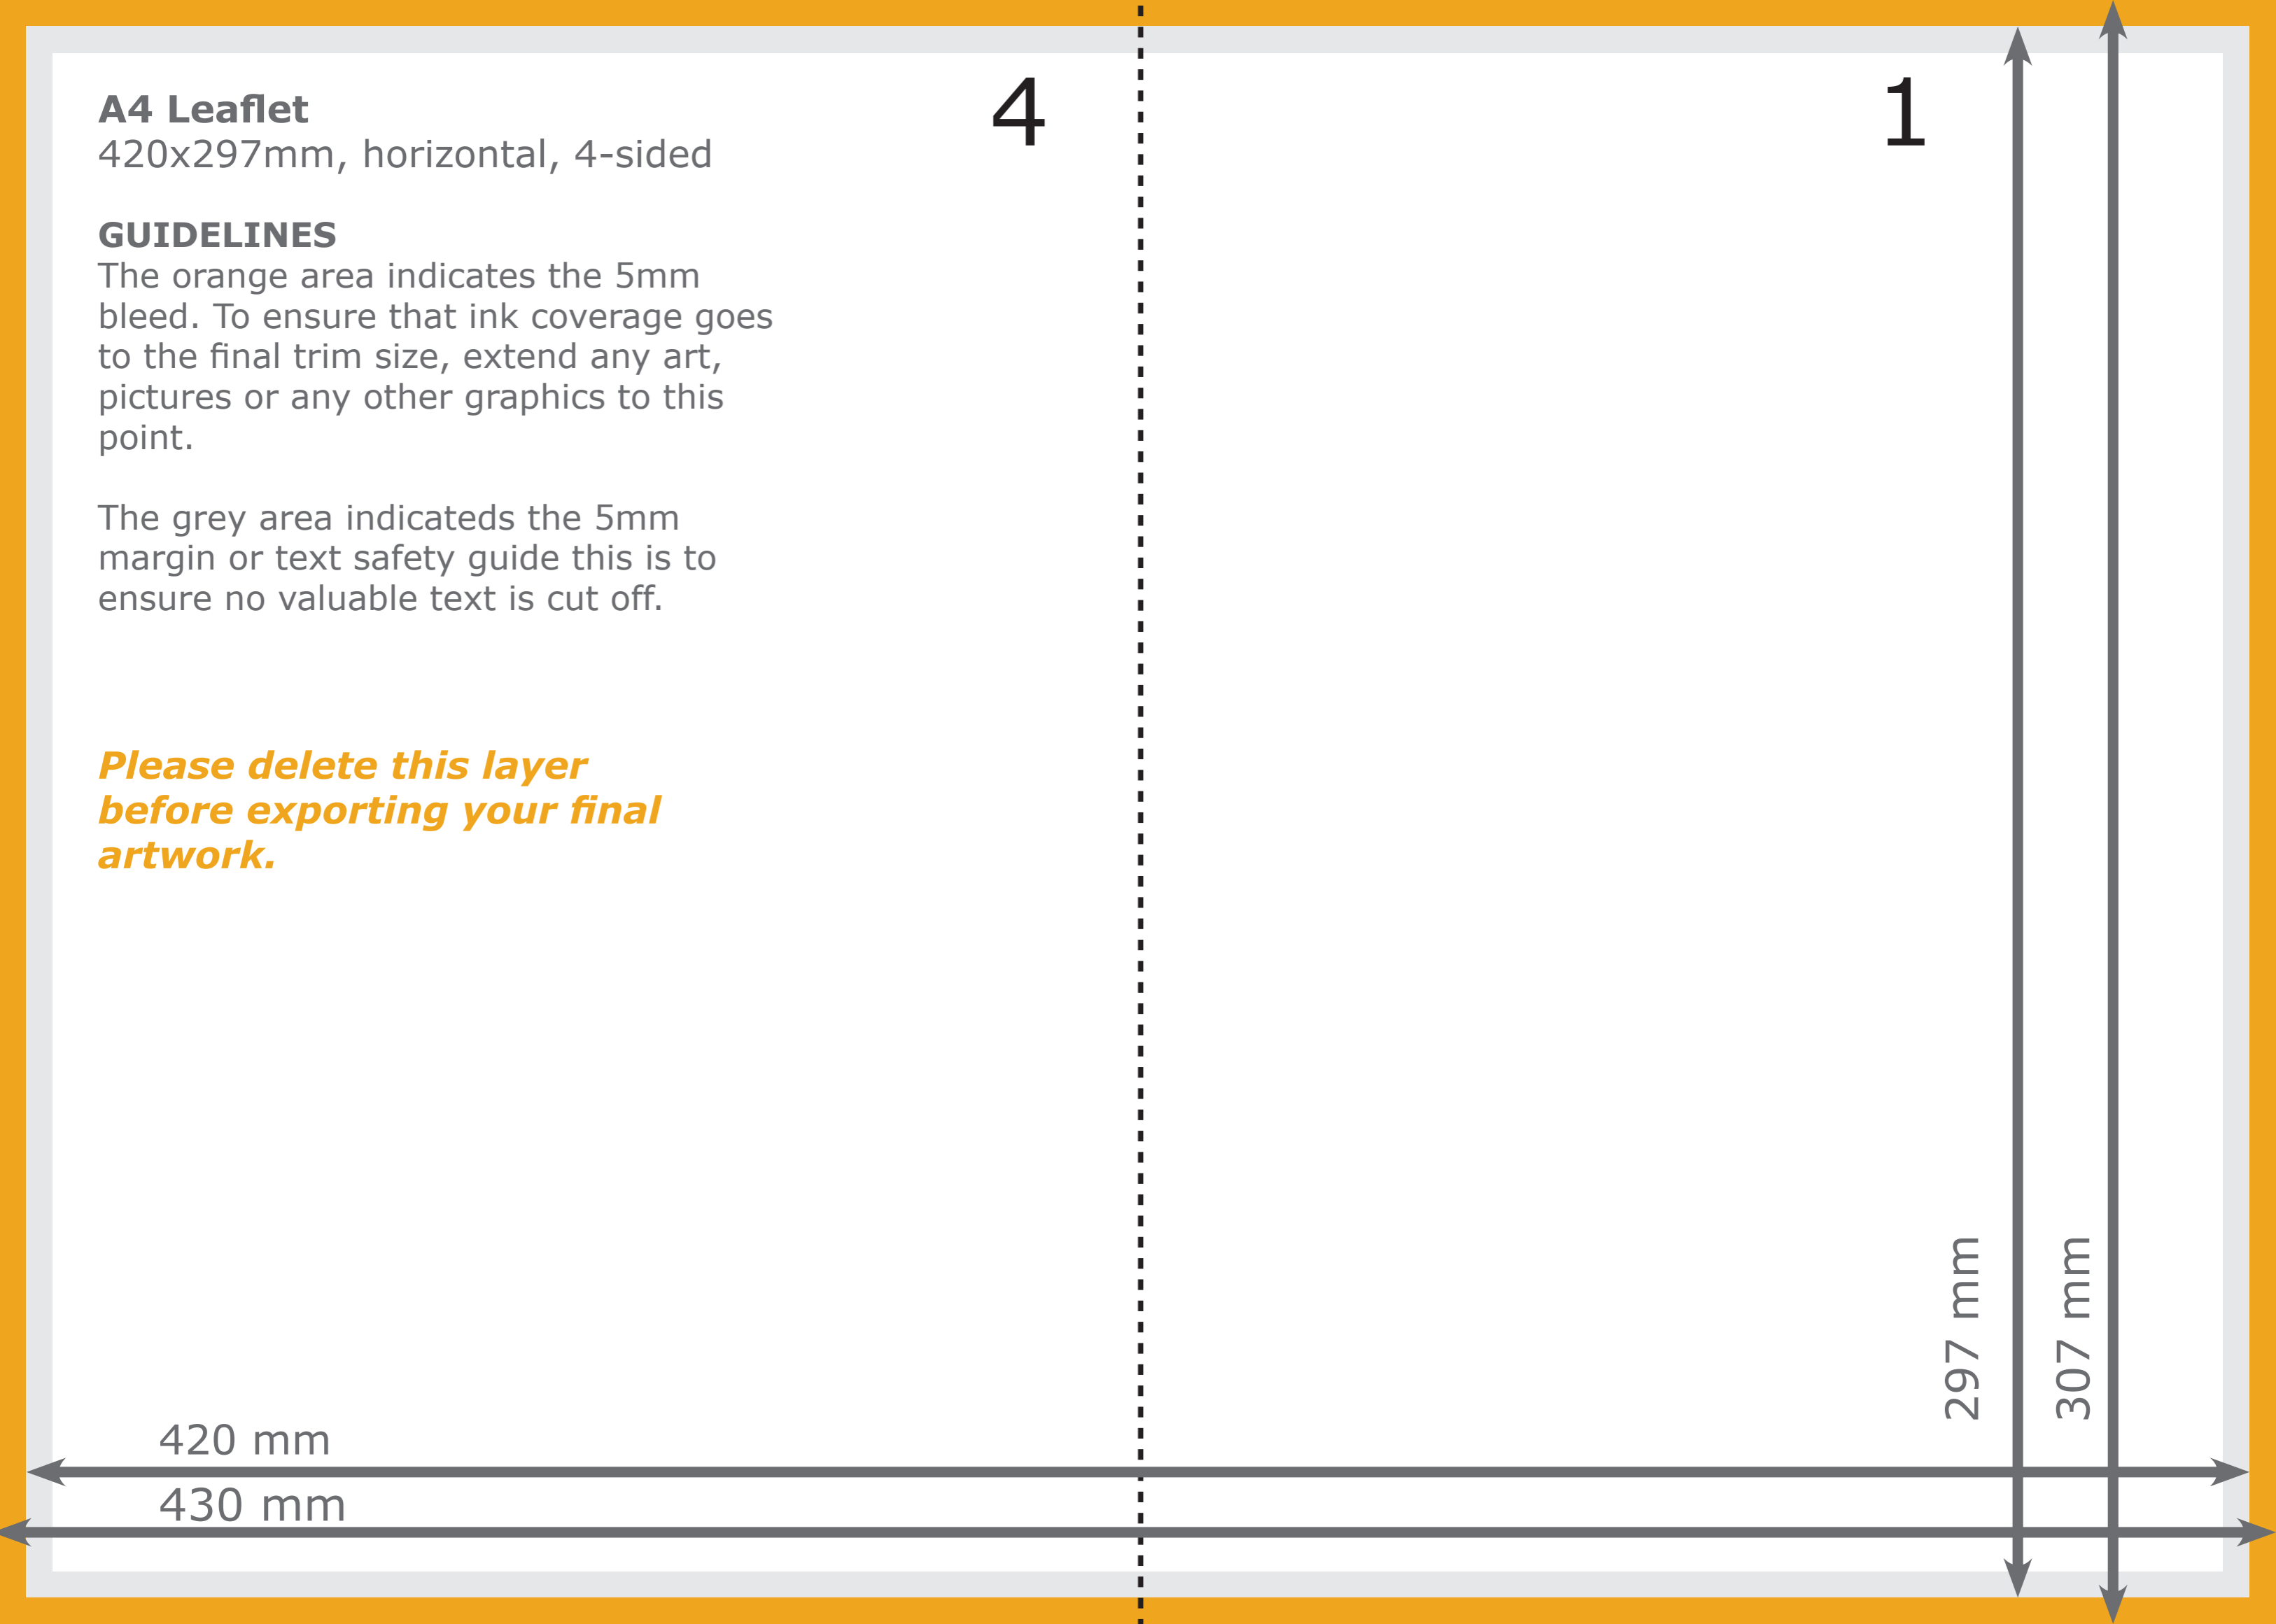

A4 Leaflet

420x297mm, horizontal, 4-sided

4

1

GUIDELINES

The orange area indicates the 5mm bleed. To ensure that ink coverage goes to the final trim size, extend any art, pictures or any other graphics to this point.

The grey area indicates the 5mm margin or text safety guide this is to ensure no valuable text is cut off.

Please delete this layer before exporting your final artwork.

420 mm

430 mm

297 mm

307 mm

A4 Leaflet

420x297mm, horizontal, 4-sided

2

3

GUIDELINES

The orange area indicates the 5mm bleed. To ensure that ink coverage goes to the final trim size, extend any art, pictures or any other graphics to this point.

The grey area indicates the 5mm margin or text safety guide this is to ensure no valuable text is cut off.

Please delete this layer before exporting your final artwork.

420 mm

430 mm

297 mm

307 mm